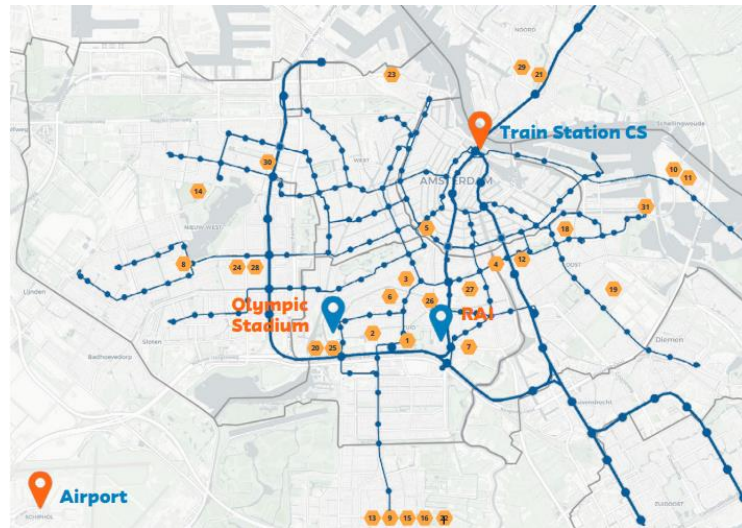

Keizer Karel College

Elegast 5
1185 AA Amstelveen

Breakfast

Breakfast will be served in the school between 07:00 and 10:00

Nearest Grocery store

Albert Heijn
Amsterdamseweg 73
1182 GP Amstelveen
(750 meters)

Distances to the venues

30 min. to **RAI**
Europaplein 24, Amsterdam

30 min. to **Olympic Stadium**
Olympisch Stadion 2, Amsterdam

30 min. to **Vondelpark**
Vondelpark 5a, Amsterdam

Public Transport

Find your way in Amsterdam from your school to the venue by using the following website:
[Journey planner | GVB](#)

Questions

If you have any further questions take a look at our [FAQ-page](#) on the website or sent us an e-mail schools@wg2023.nl

House rules

- The school has fixed times when it must be quiet so everyone can get good night's sleep.
- These times are indicated in the school.
- There will be 24/7 supervision, during the day by our crew and during the night by security.
- There is a daily cleaning service at the school, but everyone is responsible for tidying up their own space and leaving the school in the same way as they found it.
- There is no available space for warm up / practice hall at the school.
- Electricity plug/power sockets are limited in this school. Please bring power banks to charge phones.

In addition to the specific rules for the school, the World Gymnaestrada 2023 has established general house rules for the safety of everyone.

Public Transport to the venue

RAI Amsterdam

School	12 min. Walk	Bus stop Hueseplein	3 min. walk	RAI
	Connexion Bus R-Net 348 to Station Zuid	→ stop Station Zuid		
	4 min. walk to Metro 52 to Noord	→ stop Europaplein		

Olympic Stadium

School	14 min. Walk	Bus stop Busstation	2 min. walk	Olympic Stadium
	Connexion Bus R-Net 347 to Elandsgracht	→ stop Olympisch Stadion		

Vondelpark